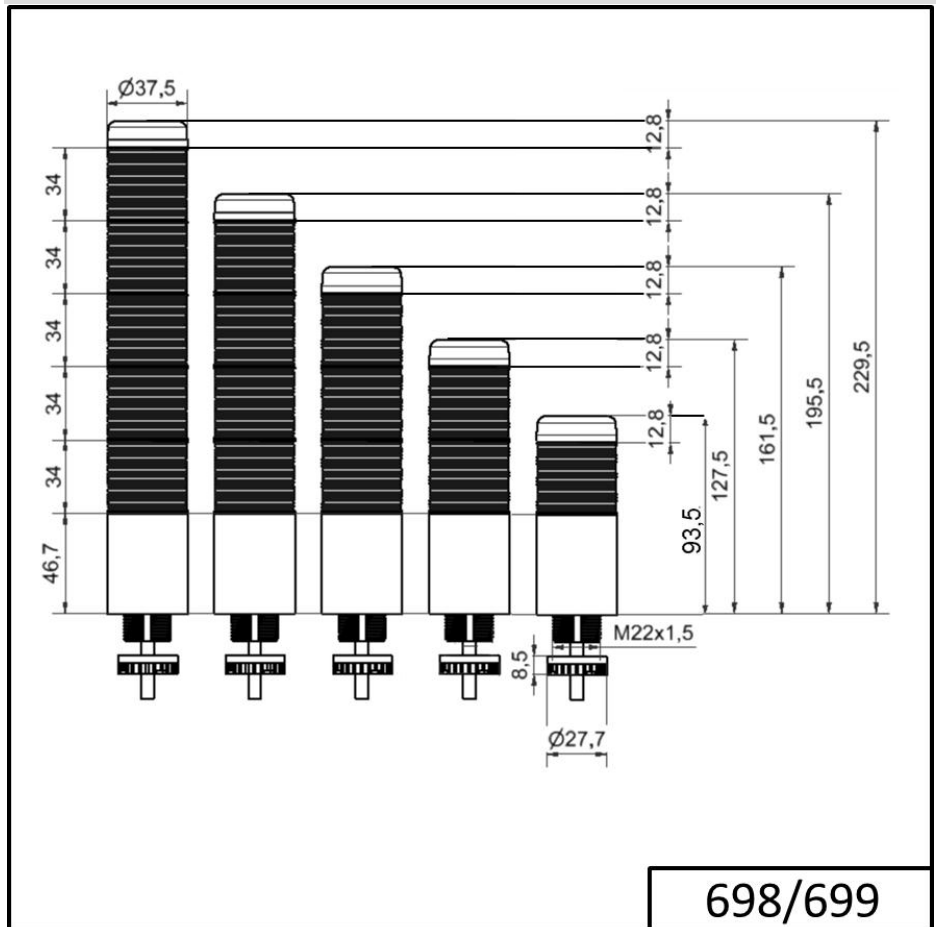

Completely pre-assembled Signal Towers / KOMPAKT 37
K37cl sr plug EM Pulse tone 24VAC/DC BU/

ACUSTICAL DATA	
Volume/dB(max) at 1m distance	85,0 dB (A)
Acoustic signal image	Pulse tone
Audio frequency	2900 Hz
Acoustic service life	5,000 h minimum

DRAWING

! For additional installation and mounting information, refer to the appropriate user guide at www.werma.com. This printed copy is for information only and is subject to alteration.